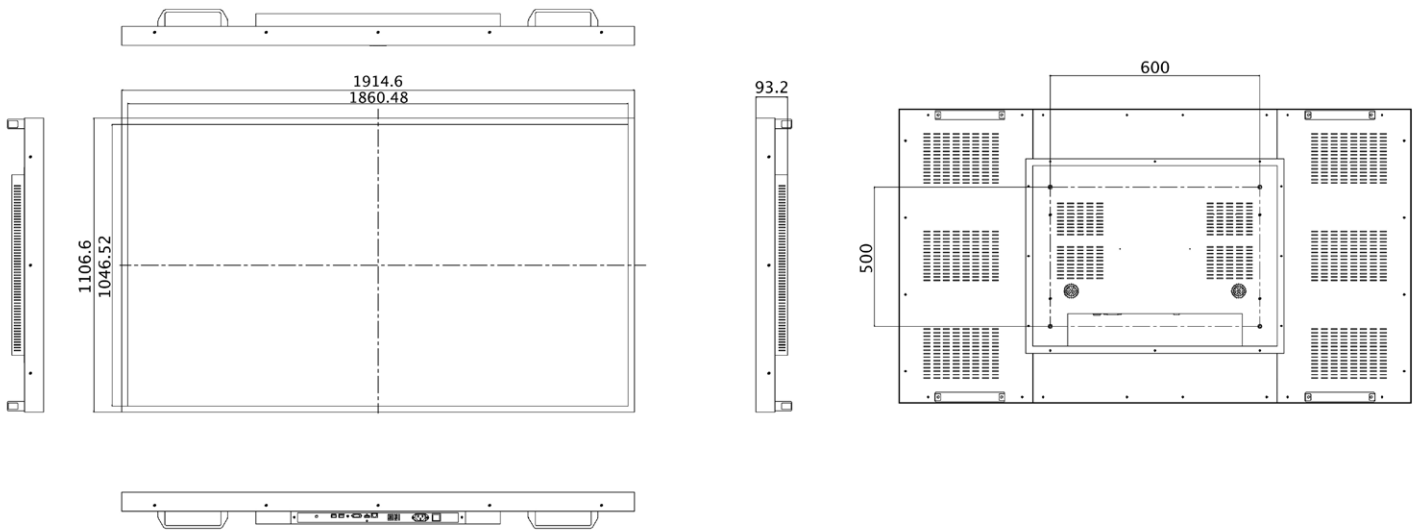

# 84" LARGE FORMAT PROFESSIONAL MONITOR

## FULL SPECIFICATION:

| 84" Large Format Professional Monitor |  |
|---------------------------------------|--|
| Display Size                          | 84 Inch  |
| Resolution                            | 3840x2160  |
| Display Area (WxH mm)                 | 1860.48x1046.52  |
| Pixel Pitch                           | 0.970x0.970  |
| Unit Size (WxHxD mm)                  | 1914.6x1106.6x93.2   |
| VESA Holes (mm)                       | 600X500  |
| Brightness (cd/m <sup>2</sup> )       | 400  |
| Colour                                | 1.06B  |
| Viewing Angle                         | 178°   |
| Contrast Ratio                        | 2000:1   |
| Power Consumption (W)                 | 420  |
| Input Voltage                         | AC110~240V(50Hz~60Hz)  |
| Working Temperature                   | 0 °C to 50 °C  |
| Media Formats                         | Video (MPG, AVI, MP4),<br>Audio (MP3), Image (JPG, BMP, PNG) |
| AV Signal Inputs                      | HDMI, VGA, Audio Socket (3.5mm)                              |
| Audio                                 | 2x2W, 4Ω   |
| Lifespan (hours)                      | 50,000   |
| Accessories                           | Remote Control, User Manual, Power Lead                      |