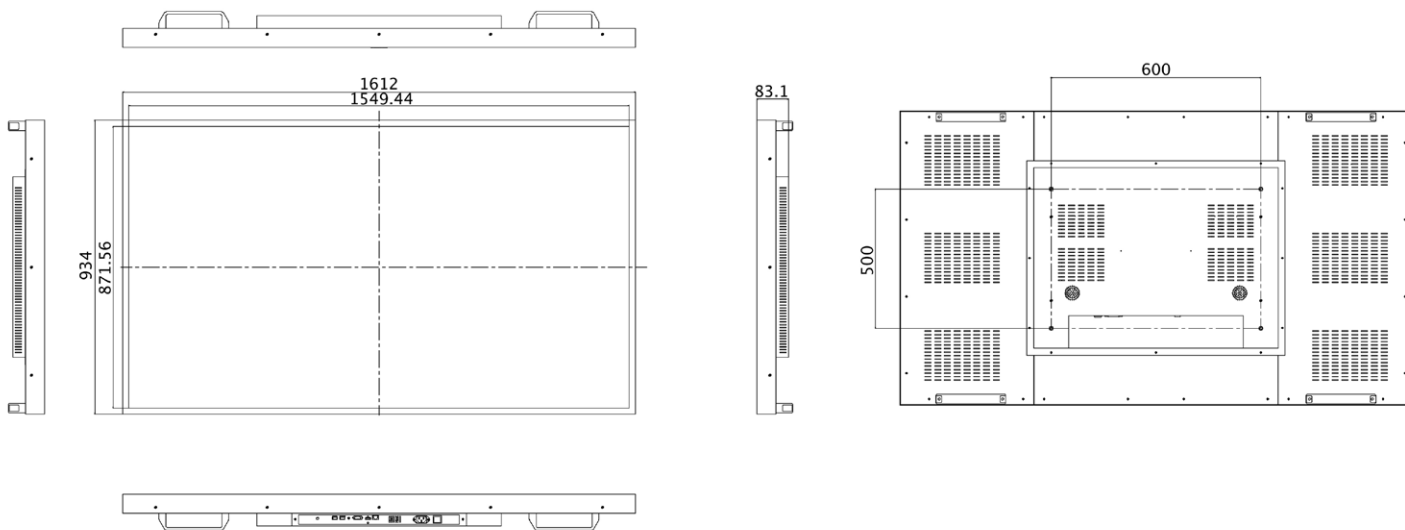

DRAWINGS:

FULL SPECIFICATION:

70" Large Format Professional Monitor	
Display Size	70 Inch
Resolution	1920x1080
Display Area (WxH mm)	1549.44x871.56
Pixel Pitch	0.807x0.807
Unit Size (WxHxD mm)	1612x934x83.1
VESA Holes (mm)	600X500
Brightness (cd/m ²)	400
Colour	16.7M
Viewing Angle	178°
Contrast Ratio	4000:1
Power Consumption (W)	350
Input Voltage	AC110~240V(50Hz~60Hz)
Working Temperature	0 °C to 50 °C
Media Formats	Video (MPG, AVI, MP4), Audio (MP3), Image (JPG, BMP, PNG)
AV Signal Inputs	HDMI, VGA, Audio Socket (3.5mm)
Audio	2x2W, 4Ω
Lifespan (hours)	50,000
Accessories	Remote Control, User Manual, Power Lead