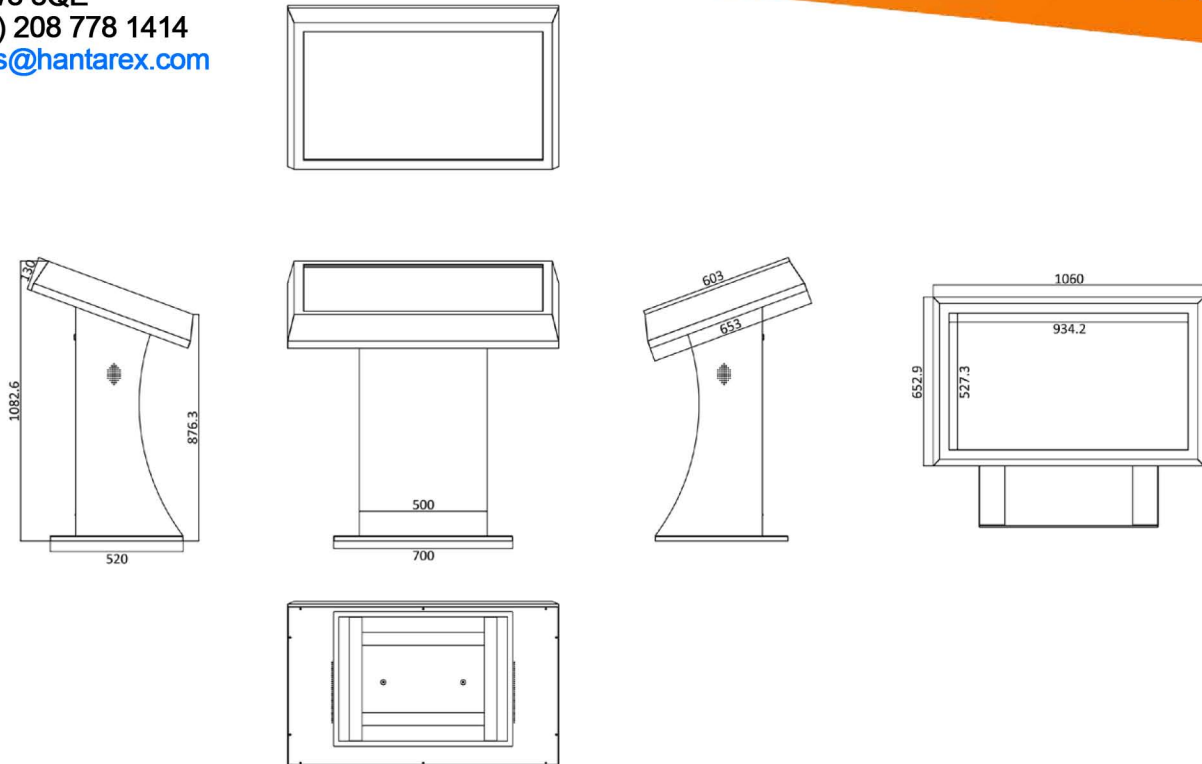

42" Freestanding Multi Touch Screen Display

Hantarex International Limited
34 Salisbury Street
London, NW8 8QE
Tel: 0044 (0) 208 778 1414
e-Mail: sales@hantarex.com

42" Freestanding Infrared Multi Touch Screen Display	
Unit Size (WxHxD mm)	1060x1082.6x652.9
Display Area (mm)	934.2x527.3
Aspect Ratio	16:9
Resolution	1920x1080
Brightness (cd/m2)	500
Contrast Ratio	5000:1 typ
Viewing Angle	178°
Colour	16.7M
Response Time (ms)	8
Colour Temperature	10000k
Life Time (hours)	50000
Power Consumption (W)	135
Inputs	VGA, HDMI, DVI, YPbPr, Video IN, RGB/HV
Outputs	Video, Audio
Touch Resolution (interpolation)	4096x4096
Operating System	Windows7, Windows2000/XP/2003/Vista/CE
Response Time (ms)	≤16
Power	<2W
Ports (inputs)	USB
Typical Touch Accuracy (mm)	≥5.2
Voltage	+4.75VDC-5.25VDC
Operating Temperature	-20°to 60°
Storage Temperature	-40°to 70°
Operating/Storage Humidity	10% ~ 90%RH

"These interactive displays are simple to use and have many exciting applications."