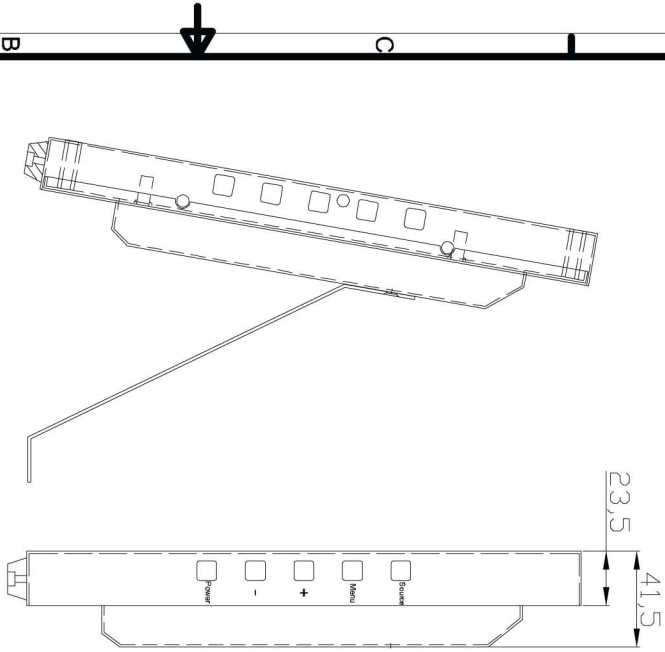

Hantarex International Limited
34 Salisbury Street
London, NW8 8QE
Tel: 0044 (0) 208 778 1414
e-Mail: sales@hantarex.com