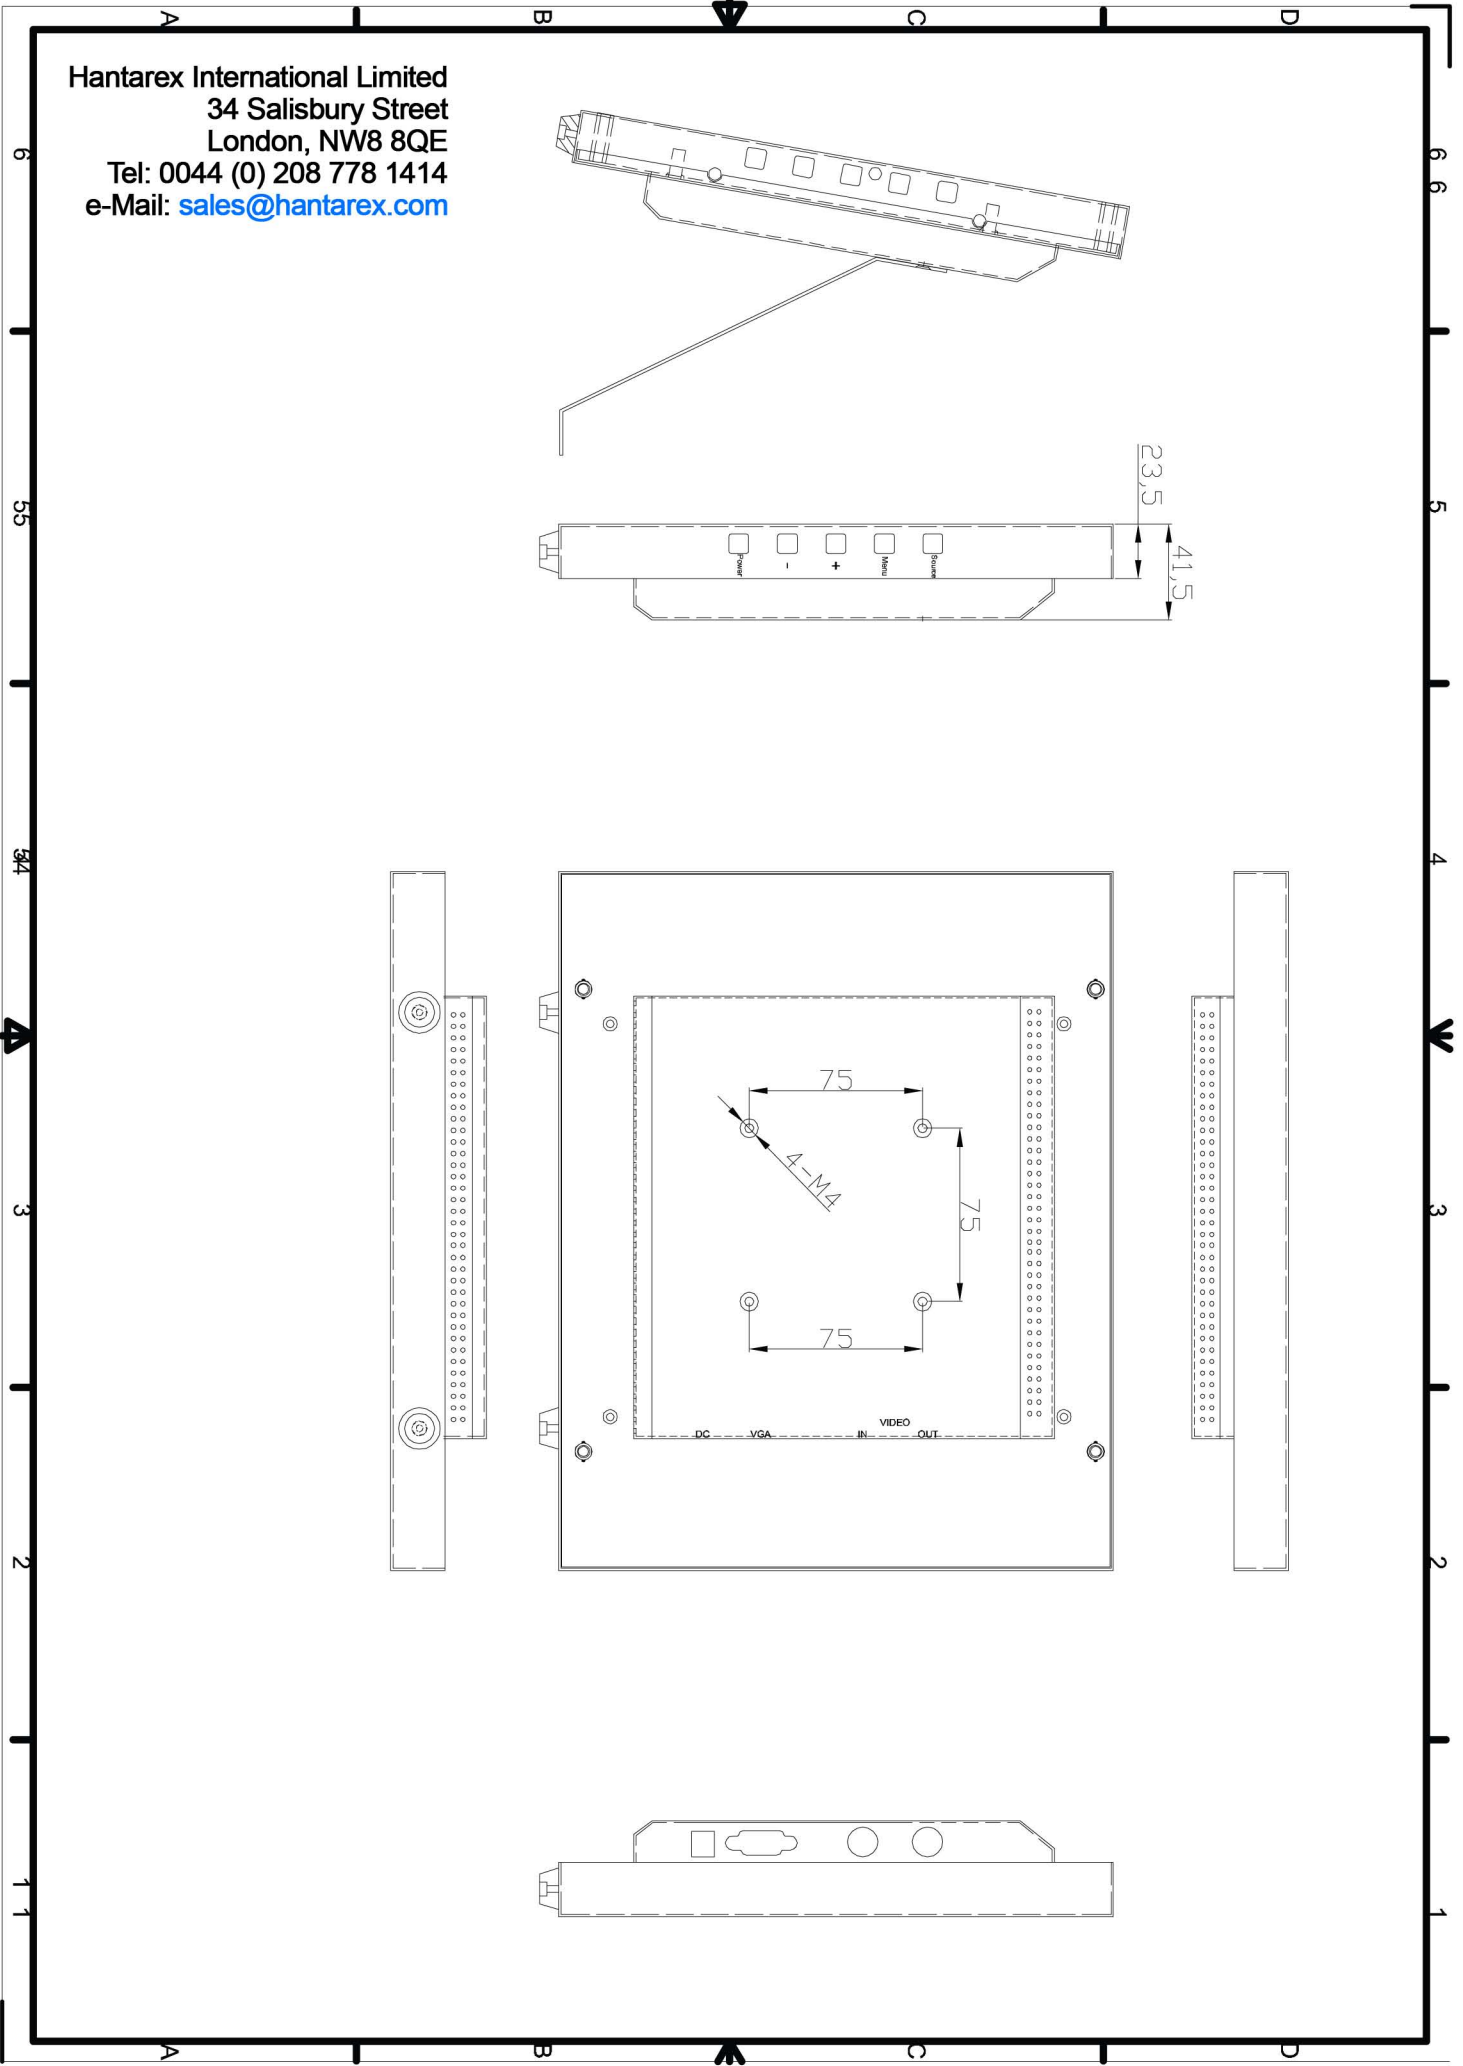

Hantarex International Limited
34 Salisbury Street
London, NW8 8QE
Tel: 0044 (0) 208 778 1414
e-Mail: sales@hantarex.com