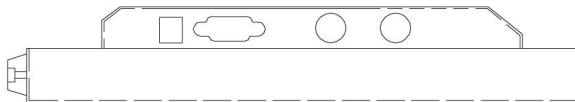

Hantarex International Limited
34 Salisbury Street
London, NW8 8QE
Tel: 0044 (0) 208 778 1414
e-Mail: sales@hantarex.com