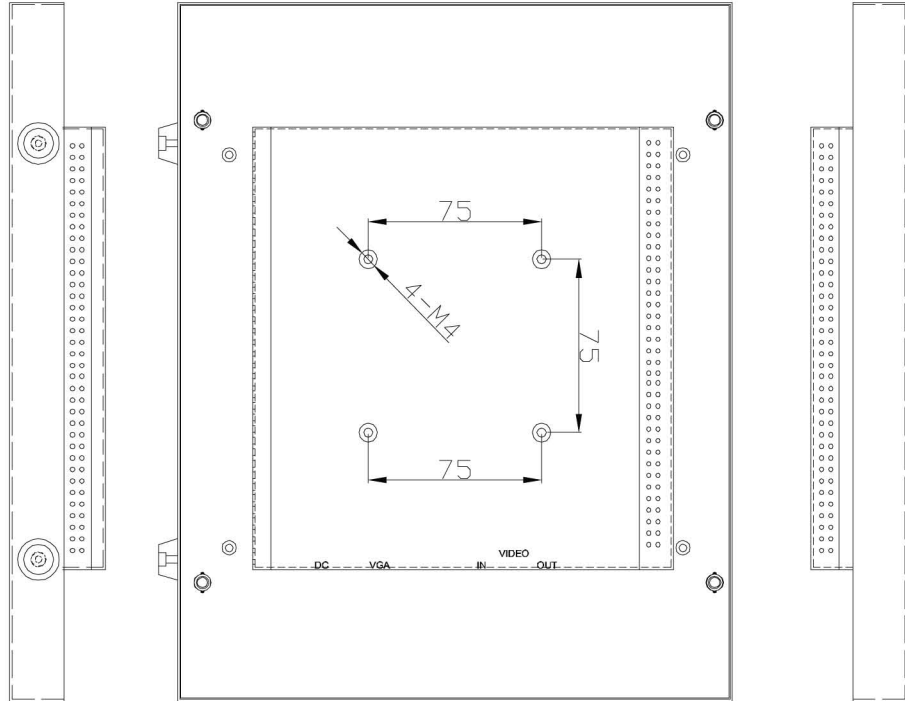

Hantarex International Limited
34 Salisbury Street
London, NW8 8QE
Tel: 0044 (0) 208 778 1414
e-Mail: sales@hantarex.com